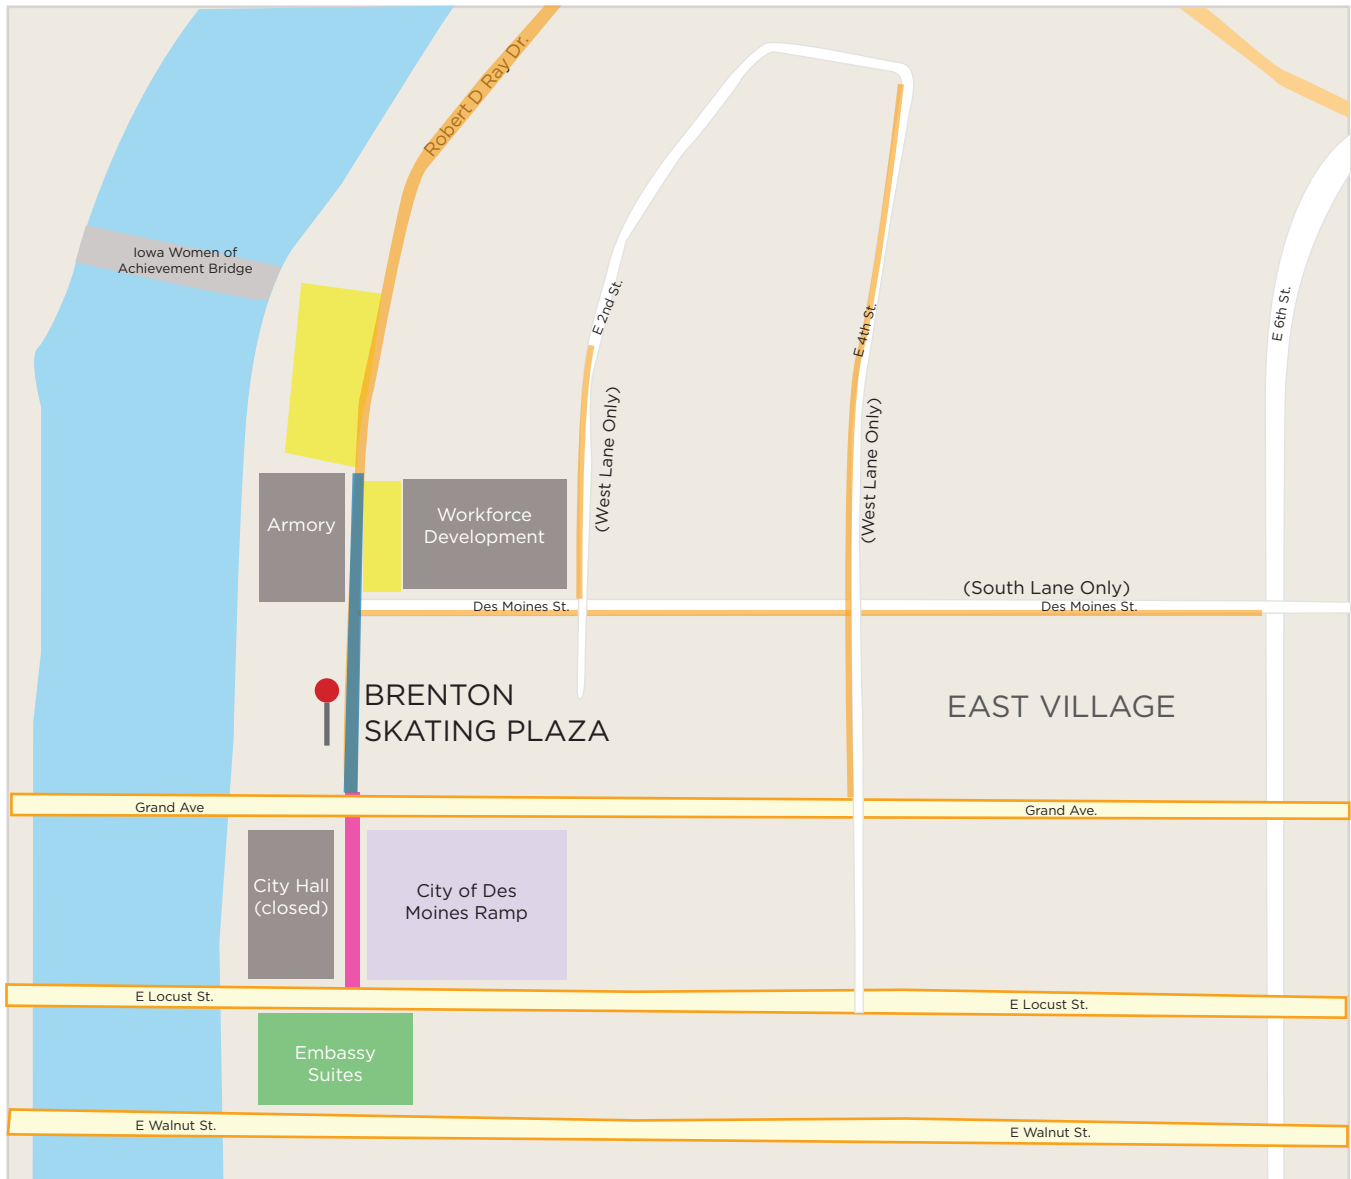

# BRENTON SKATING PLAZA PARKING MAP

- STREET PARKING
- RAMP PARKING  
 ↳ \$1 per hour  
   \$10 daily max
- CLOSURES
- VALET PARKING  
 ↳ \$8 up to 4 hours  
   \$15 thereafter
- LOT PARKING  
 ↳ Monday – Friday: After 5 p.m.  
   Saturday – Sunday and Holidays
- METER PARKING  
 ↳ Monday – Saturday: 9 a.m. - 9 p.m.  
   Sundays free